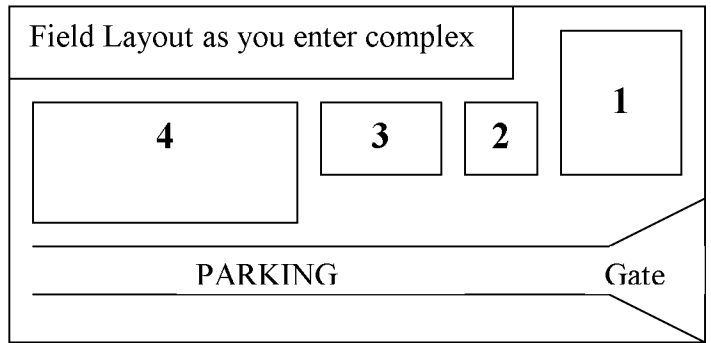

# Soccer Association Of Independence

Field  
Initials - IN  
Shrank

Erin Way

Hidden Valley

Soccer  
Fields

39<sup>th</sup> St.

291 Hwy

Independence  
Center

I-70

**NO PETS ALLOWED!!!**

40 Hwy.

Take 291 North to Hidden Valley/Frontage Road West to Erin Way (1<sup>st</sup> left) -turn left/south on Erin Way and turn left on Shrank (first left) -follow Shrank all the way into the park (Van Hook Park).