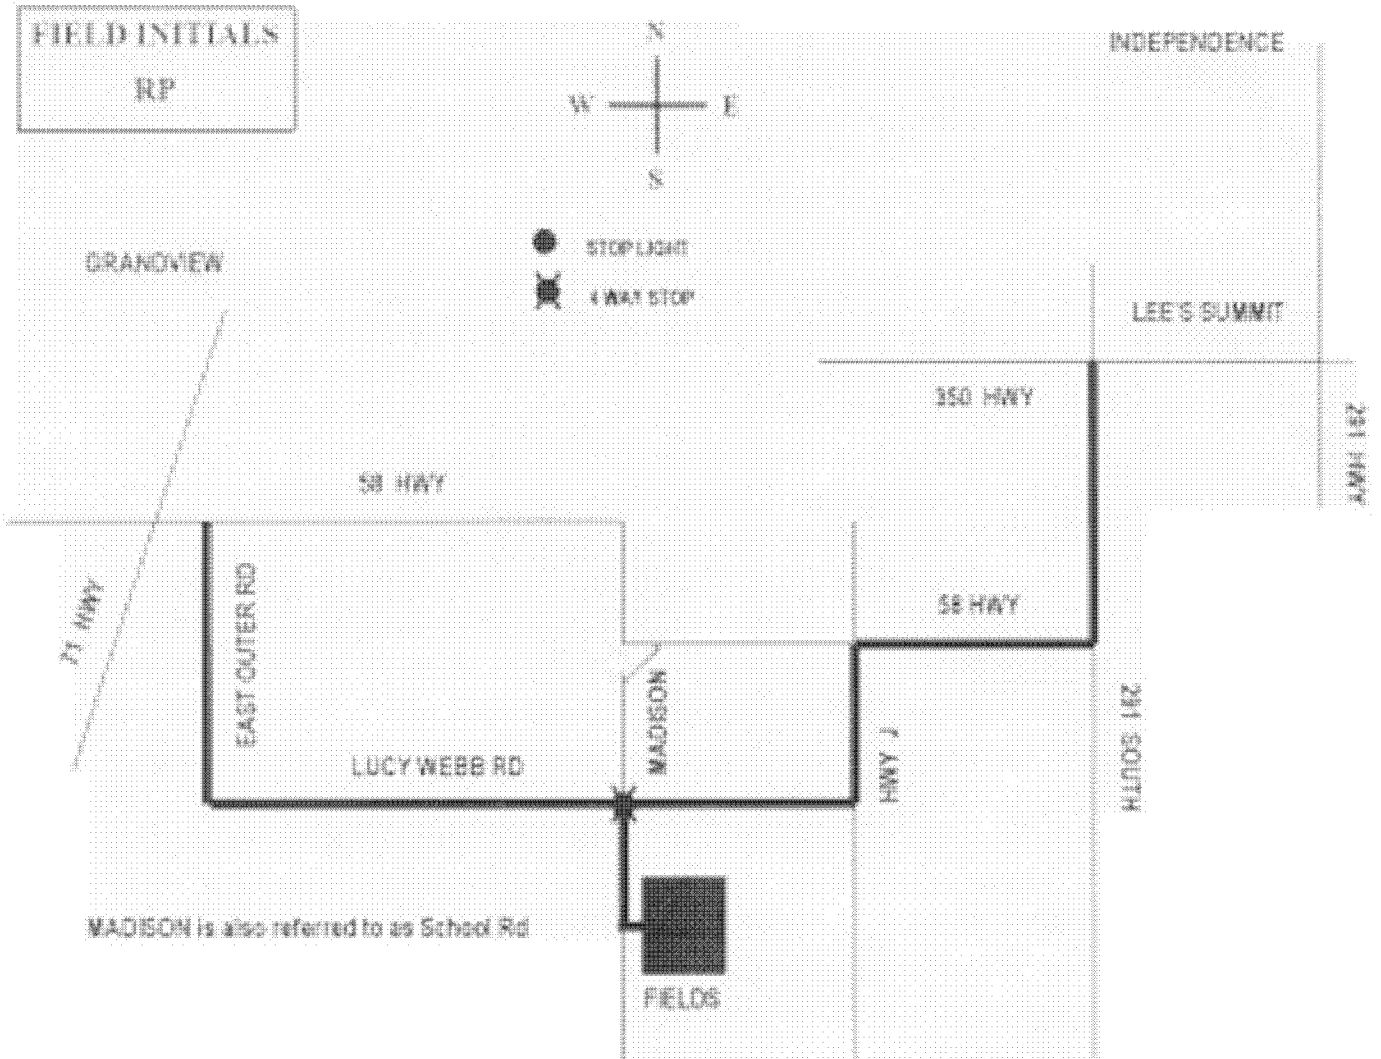

## FROM 71 HWY (Grandview)

Take Hwy 71 south to Hwy 58 (Belton-Raymore exit). Go east on 58 to East Outer Rd. Go south on East Outer Rd into Lucy Webb Rd (east). At 4 way stop sign go south on Madison. Fields will be on your left (east side) of the road.

## FROM 291 (Lee's Summit)

Take 291 south to Hwy 58. Go west on 58 to 4 way stop sign and turn south Madison. Go past Lucy Webb Rd and fields are just past that on your left (east side) of the road.

Is approximately a 45 minute drive from Independence.