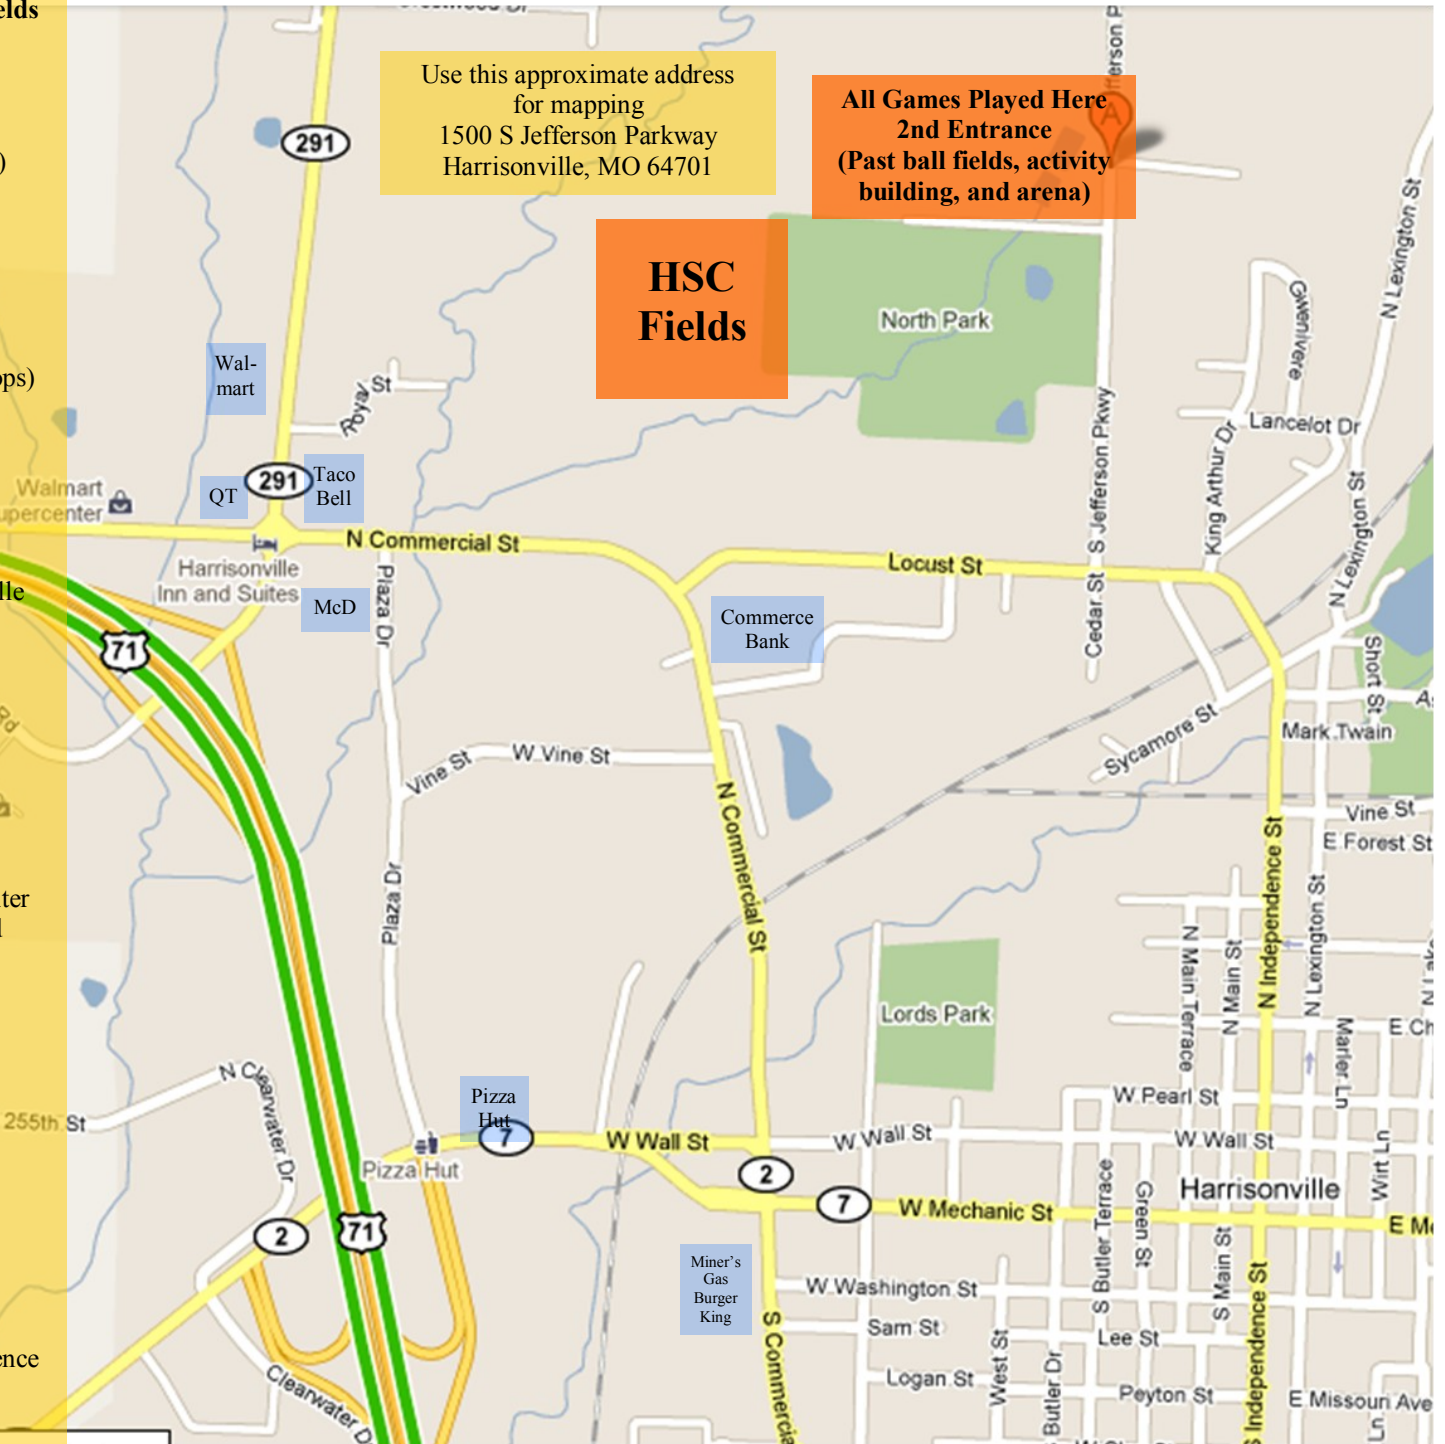

From 71 Hwy South (Alternate)

Exit for 7 Hwy (second Harrisonville Exit)
Turn Right and cross under 71 Hwy (exit loops)
Turn left on N Commercial St (at the light)
Turn Right on Locust St
Turn left on S Jefferson Parkway
Turn left at 2nd park entrance to end of road

From 291 Hwy South

Continue on 291 Hwy South into Harrisonville
Turn left on N Commercial St (at light)
Turn Left on Locust St
Turn left on S Jefferson Parkway
Turn left at 2nd park entrance to end of road

From 291 Hwy South (Alternate)

Continue on 291 Hwy South (edge of town)
Turn left on Waters Road (not on map)
Turn right on S Jefferson Parkway
Continue past Harrisonville Community Center
Turn right at 1st park entrance to end of road

From 7 Hwy South

Continue on 7 Hwy South into Harrisonville
7 Hwy becomes W Mechanic St
Turn right on N Commercial St
Turn Right on Locust St
Turn left on S Jefferson Parkway
Turn left at 2nd park entrance to end of road

From 7 Hwy South (Alternate)

Continue on 7 Hwy South into Harrisonville
7 Hwy becomes W Mechanic St
Turn right on N Independence St (stop sign)
Jog around the square and stay on Independence
Independence becomes Locust St
Turn right on S Jefferson Parkway
Turn left at 2nd park entrance to end of road

Use this approximate address
for mapping
1500 S Jefferson Parkway
Harrisonville, MO 64701

All Games Played Here
2nd Entrance
(Past ball fields, activity
building, and arena)

HSC
Fields